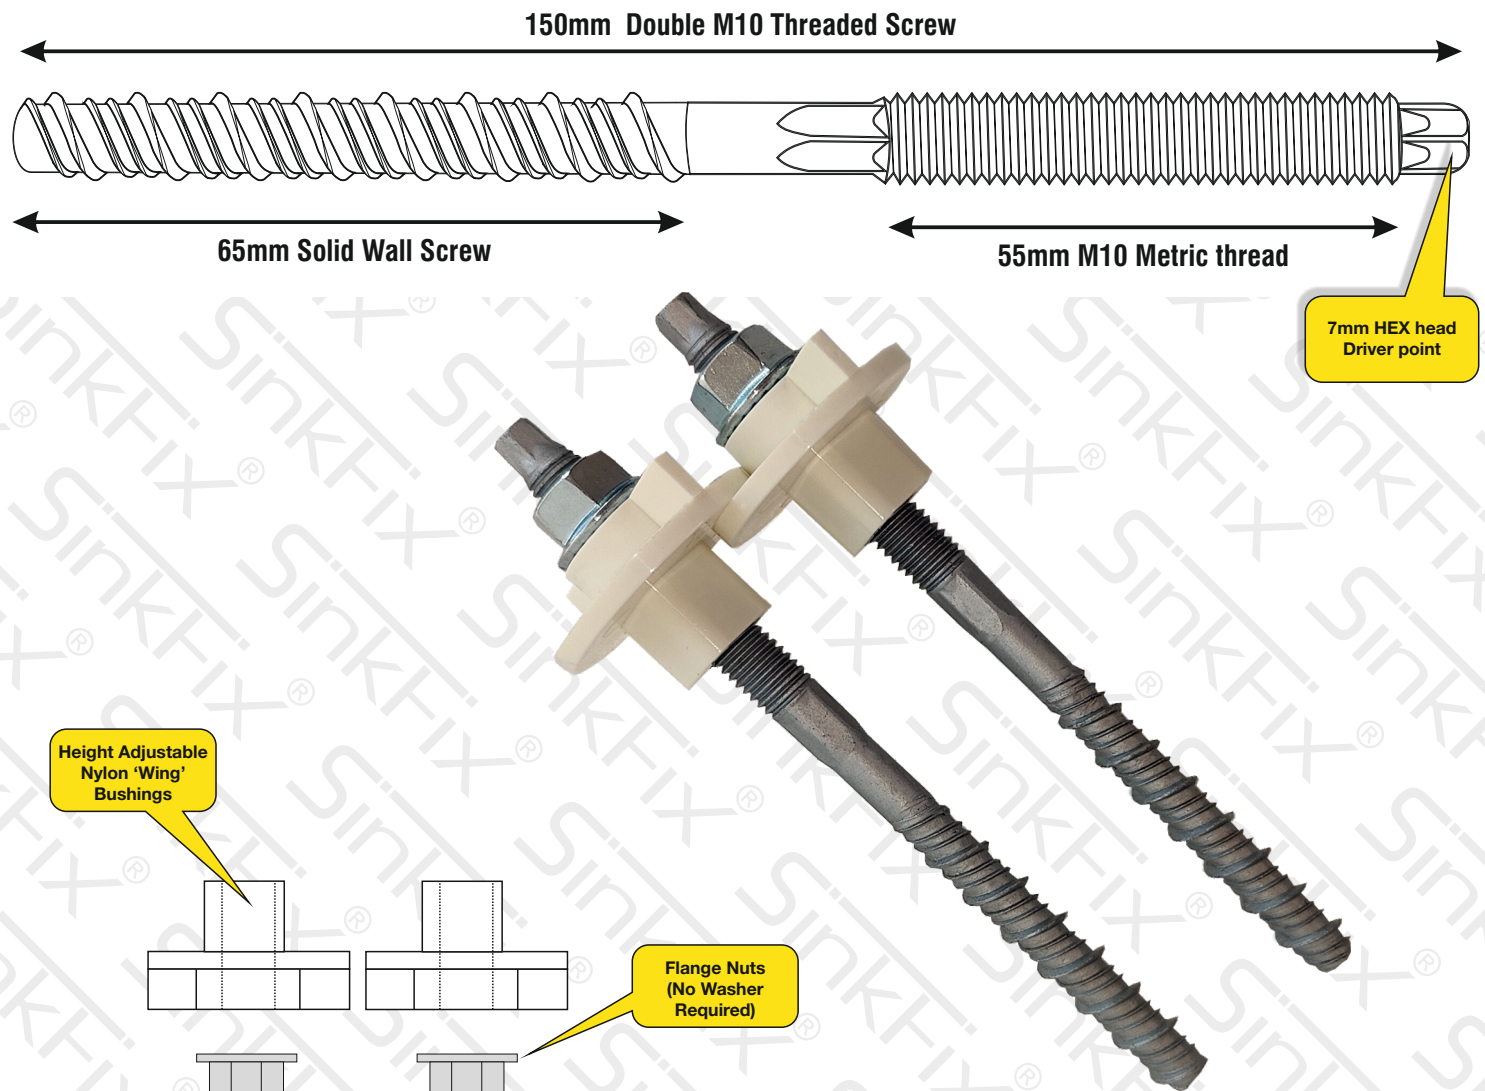

SinkFix[®] Direct + Direct⁺

Technical

SinkFix[®] has specially designed nylon bushings that have four positioning points which can raise the wash basin for fine horizontal adjustment on each side by up to 5mm.

Quick Fixing Guidance	Brick	Block	Re-Inforced Concrete	Timber/ Panel	Plasterboard
Basin wall mounted or with semi pedestal	YES	YES	NO	NO	NO
Basin wall mounted with full pedestal	YES	YES	NO	NO	NO

Contents of Boxes:

SinkFix[®] Direct: 2 x Solid Wall Screws, 2 x 'Wing nylon bushings, 2 x flange nuts

SinkFix[®] Direct PLUS: 2 x Solid Wall Screws, 2 x 'Wing nylon bushings, 2 x flange nuts 1 x 7mm HEX Driver tool